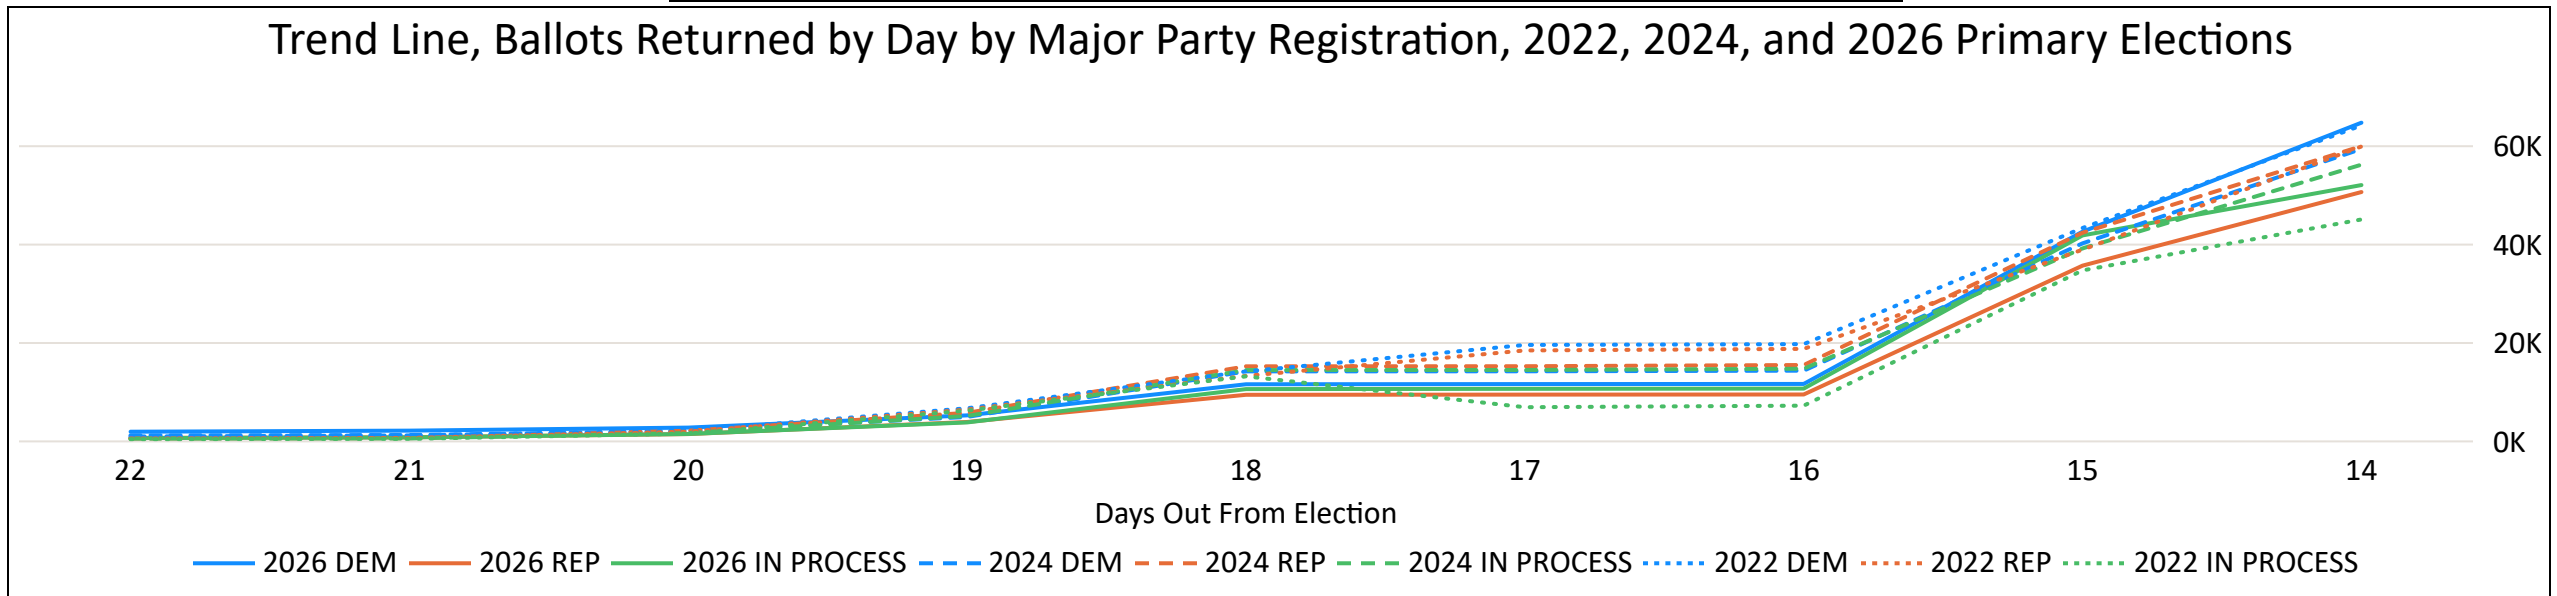

Total Ballots Returned

As of 11:59 PM 06/16/2026

2026 June Primary Election

June 17, 2026

Ballot Return Reporting

167,588

167,479
2026 JUNE MAIL TOTAL

109
2026 JUNE IN PERSON TOTAL

Trend Line, Ballots Returned by Day by Major Party Registration, 2022, 2024, and 2026 Primary Elections

Total Ballots Returned

As of 11:59 PM 06/16/2026

167,588

Ballots Returned by Party Registration

Percent of Total Active Voters by Party Registration

Total Ballots Returned

As of 11:59 PM 06/16/2026

2026 June Primary Election

June 17, 2026

Ballot Return Reporting

167,588

Ballot Type Returned by Age Range

Ballot Type Returned by Gender