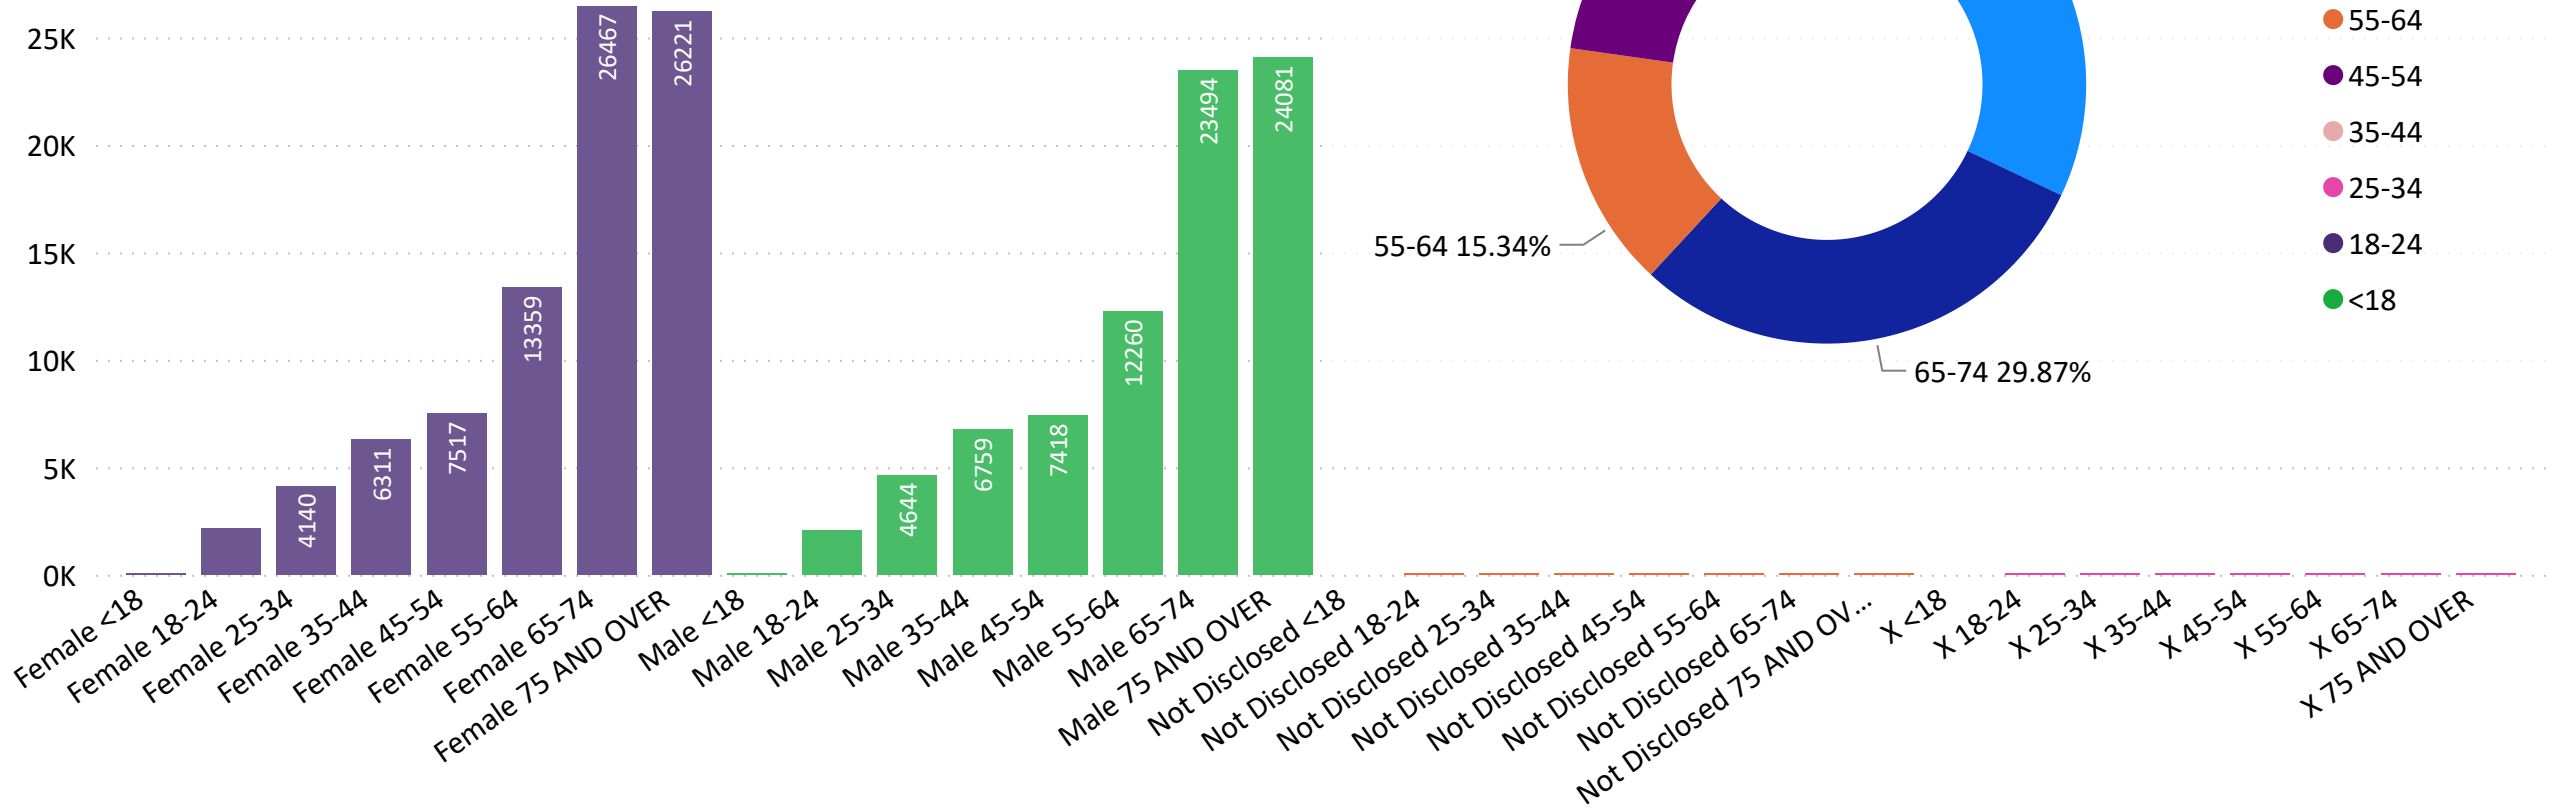

Total Ballots Returned

As of 11:59 PM 06/16/2026

2026 June Primary Election

June 17, 2026

Ballot Return Reporting

167,588

Ballot Type Returned by Age Range

Ballot Type Returned by Gender

Abbreviation	Party
DEM	Democrat
LBR	Libertarian
REP	Republican
UNI	Unity

Total Ballots Returned

As of 11:59 PM 06/16/2026

2026 June Primary Election

June 17, 2026

Ballot Return Reporting

167,588

Ballots Returned by Age Range

Ballots Returned by Gender/Age Range

Total Ballots Returned

As of 11:59 PM 06/16/2026

2026 June Primary Election

June 17, 2026

Ballot Return Reporting

167,588

61,464