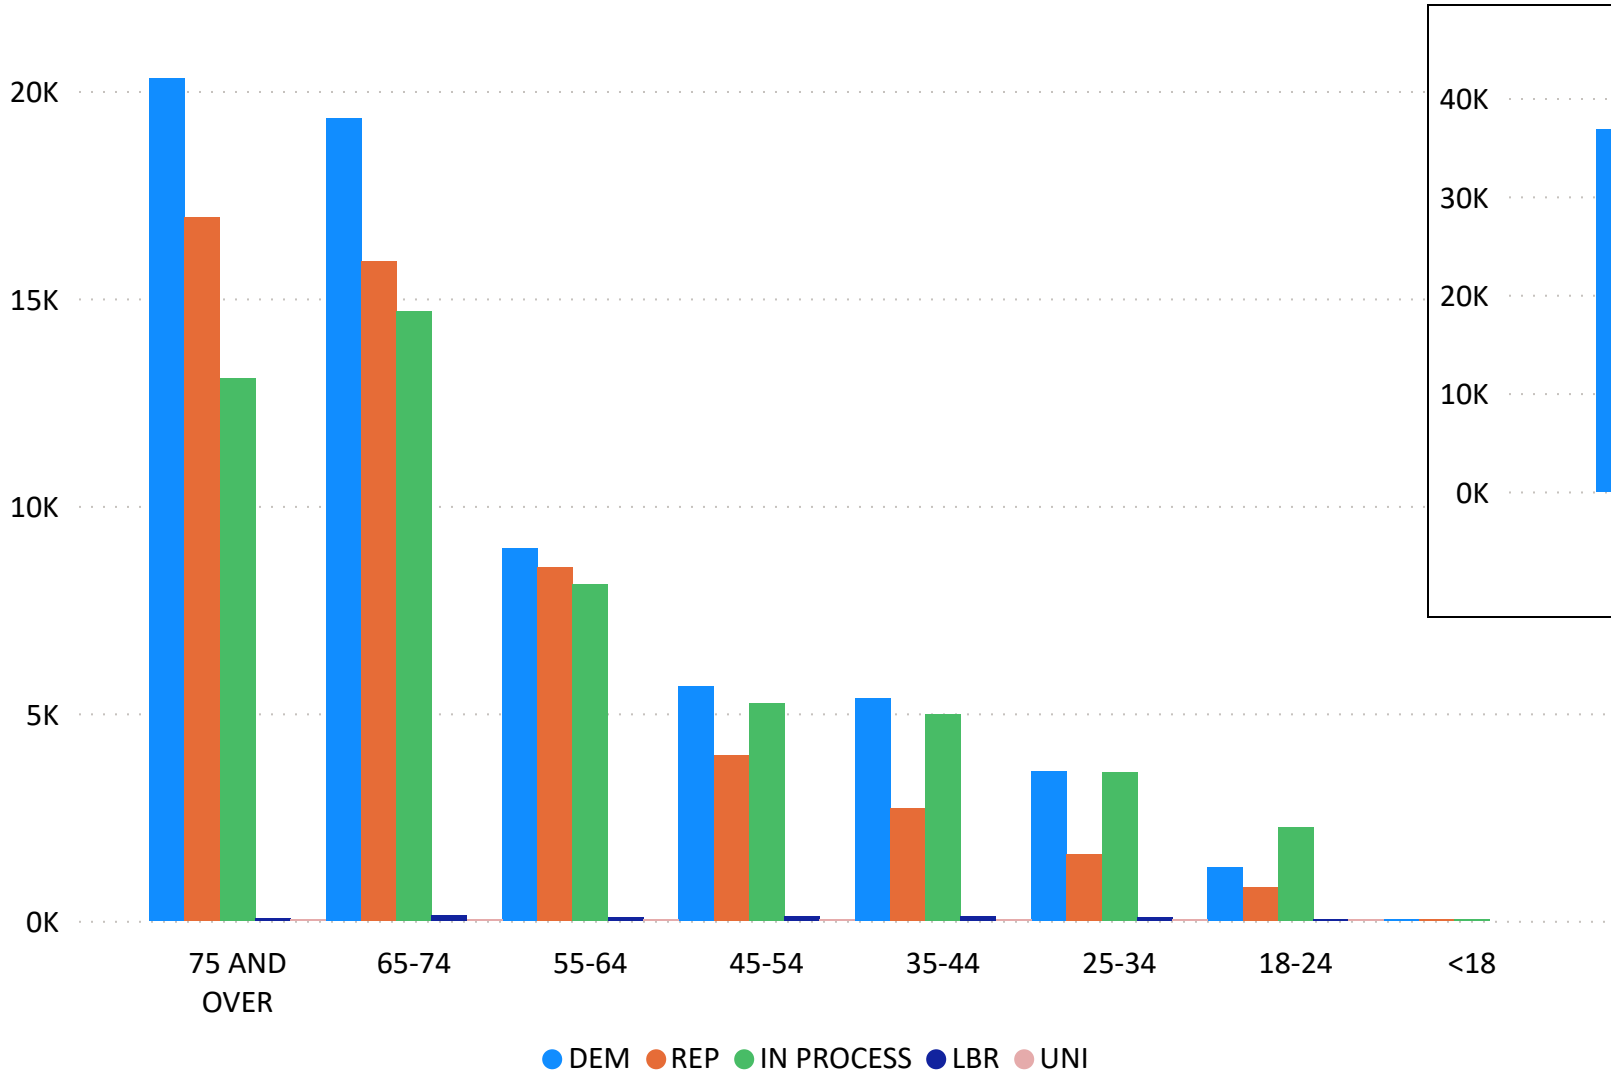

Trend Line, Ballots Returned by Day by Major Party Registration, 2022, 2024, and 2026 Primary Elections

Total Ballots Returned

As of 11:59 PM 06/16/2026

167,588

Ballots Returned by Party Registration

Percent of Total Active Voters by Party Registration

Total Ballots Returned

As of 11:59 PM 06/16/2026

2026 June Primary Election

June 17, 2026

Ballot Return Reporting

167,588

Ballot Type Returned by Age Range

Ballot Type Returned by Gender

Abbreviation	Party
DEM	Democrat
LBR	Libertarian
REP	Republican
UNI	Unity

Total Ballots Returned

As of 11:59 PM 06/16/2026

2026 June Primary Election

June 17, 2026

Ballot Return Reporting

167,588

Ballots Returned by Age Range

Ballots Returned by Gender/Age Range

Total Ballots Returned

As of 11:59 PM 06/16/2026

2026 June Primary Election

June 17, 2026

Ballot Return Reporting

167,588

61,464