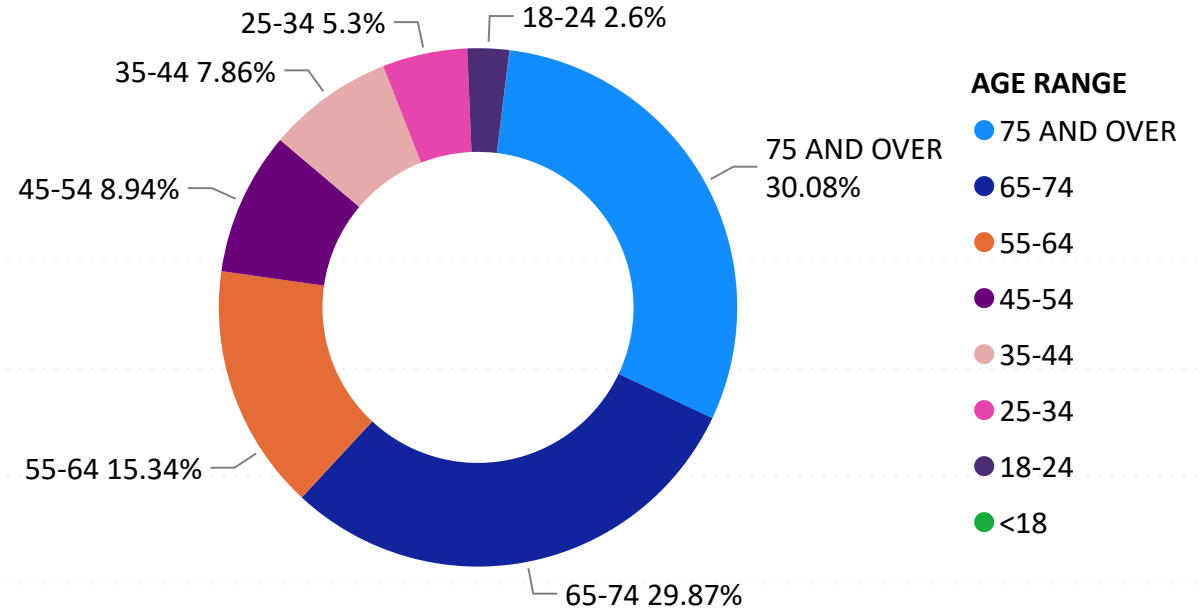

Total Ballots Returned

As of 11:59 PM 06/16/2026

2026 June Primary Election

June 17, 2026

Ballot Return Reporting

167,588

Ballot Type Returned by Age Range

Ballot Type Returned by Gender

Abbreviation	Party
DEM	Democrat
LBR	Libertarian
REP	Republican
UNI	Unity

Total Ballots Returned

As of 11:59 PM 06/16/2026

2026 June Primary Election

June 17, 2026

Ballot Return Reporting

167,588

Ballots Returned by Age Range

Ballots Returned by Gender/Age Range

Total Ballots Returned

As of 11:59 PM 06/16/2026

2026 June Primary Election

June 17, 2026

Ballot Return Reporting

167,588

61,464

Ballots Returned by Unaffiliated Voters

2,068,503

Active Eligible Unaffiliated Voters