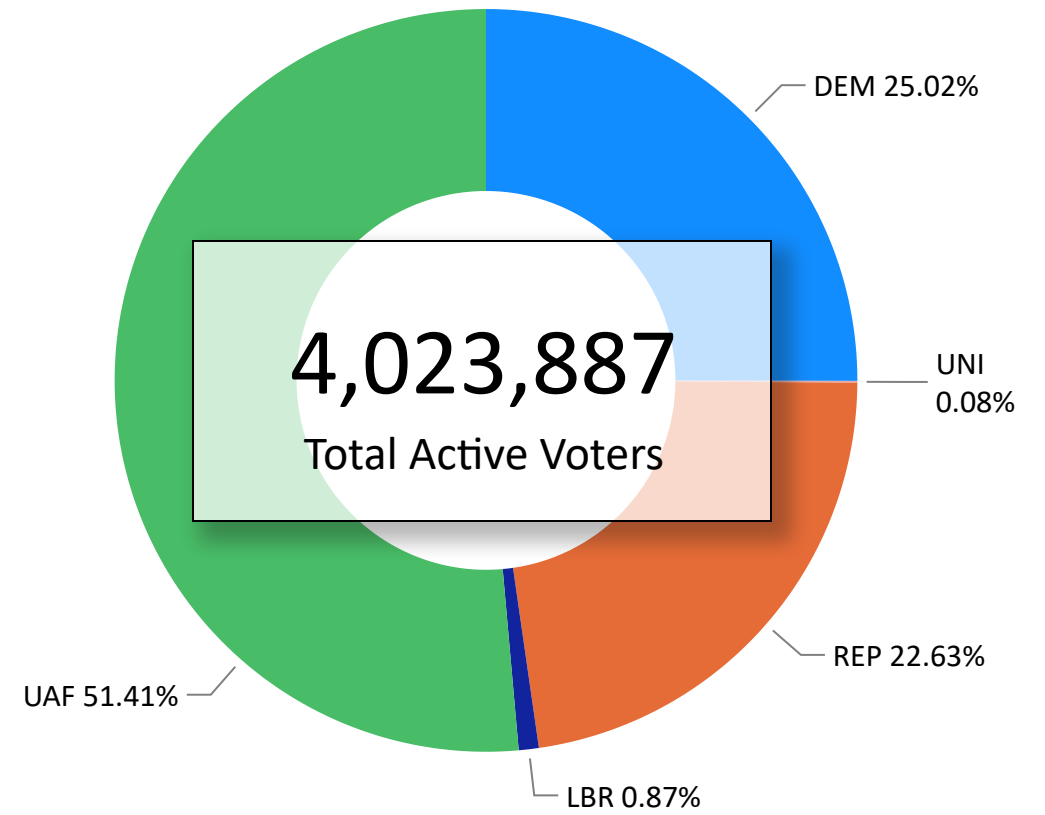

Total Ballots Returned

As of 11:59 PM 06/16/2026

2026 June Primary Election

June 17, 2026

Ballot Return Reporting

167,588

167,479
2026 JUNE MAIL TOTAL

109
2026 JUNE IN PERSON TOTAL

Trend Line, Ballots Returned by Day by Major Party Registration, 2022, 2024, and 2026 Primary Elections

Total Ballots Returned

As of 11:59 PM 06/16/2026

167,588

Ballots Returned by Party Registration

Percent of Total Active Voters by Party Registration

Total Ballots Returned

As of 11:59 PM 06/16/2026

2026 June Primary Election

June 17, 2026

Ballot Return Reporting

167,588

Ballot Type Returned by Age Range

Ballot Type Returned by Gender

Abbreviation	Party
DEM	Democrat
LBR	Libertarian
REP	Republican
UNI	Unity

Total Ballots Returned

As of 11:59 PM 06/16/2026

2026 June Primary Election

June 17, 2026

Ballot Return Reporting

167,588

Ballots Returned by Age Range