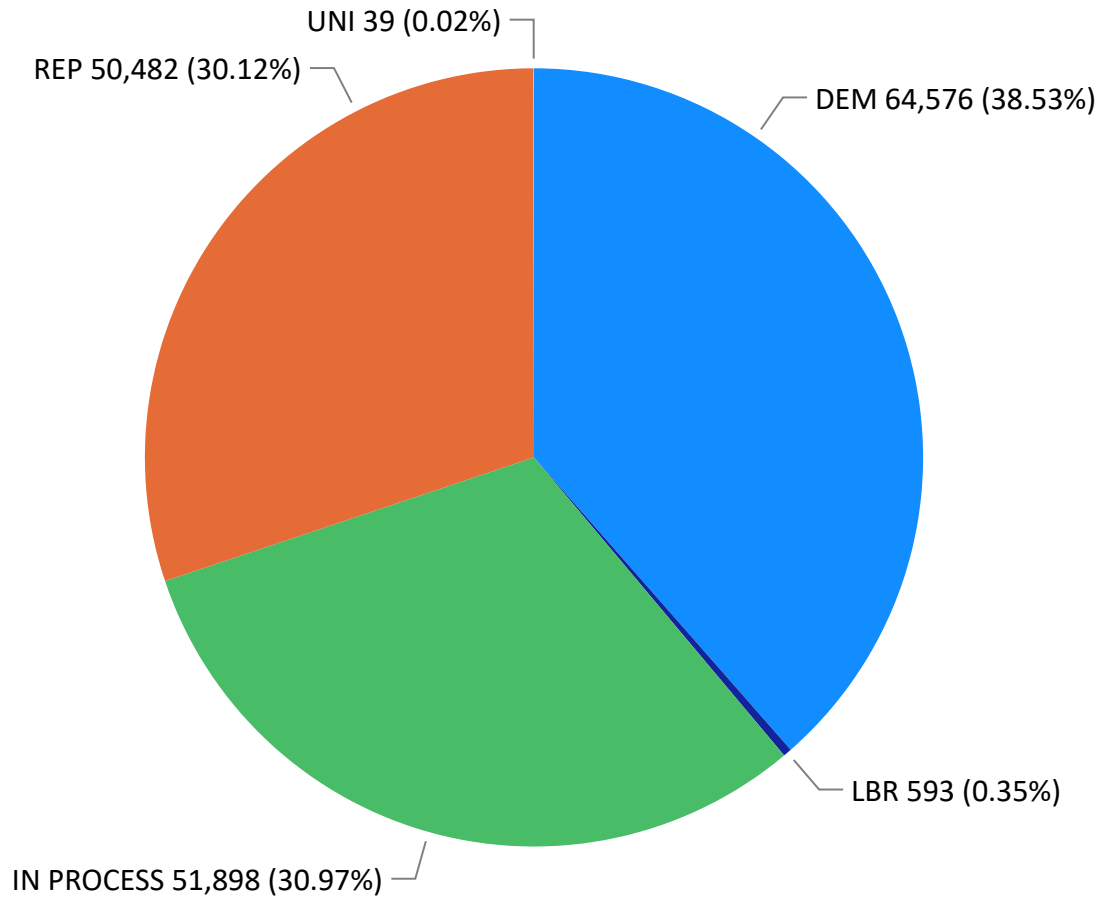

Total Ballots Returned

As of 11:59 PM 06/16/2026

2026 June Primary Election

June 17, 2026

Ballot Return Reporting

167,588

167,479
2026 JUNE MAIL TOTAL

109
2026 JUNE IN PERSON TOTAL

Trend Line, Ballots Returned by Day by Major Party Registration, 2022, 2024, and 2026 Primary Elections

Total Ballots Returned

As of 11:59 PM 06/16/2026

167,588

Ballots Returned by Party Registration

Percent of Total Active Voters by Party Registration

Total Ballots Returned

As of 11:59 PM 06/16/2026

2026 June Primary Election

June 17, 2026

Ballot Return Reporting

167,588

Ballot Type Returned by Age Range

Ballot Type Returned by Gender

Abbreviation	Party
DEM	Democrat
LBR	Libertarian
REP	Republican
UNI	Unity

Total Ballots Returned

As of 11:59 PM 06/16/2026

2026 June Primary Election

June 17, 2026

Ballot Return Reporting

167,588

Ballots Returned by Age Range