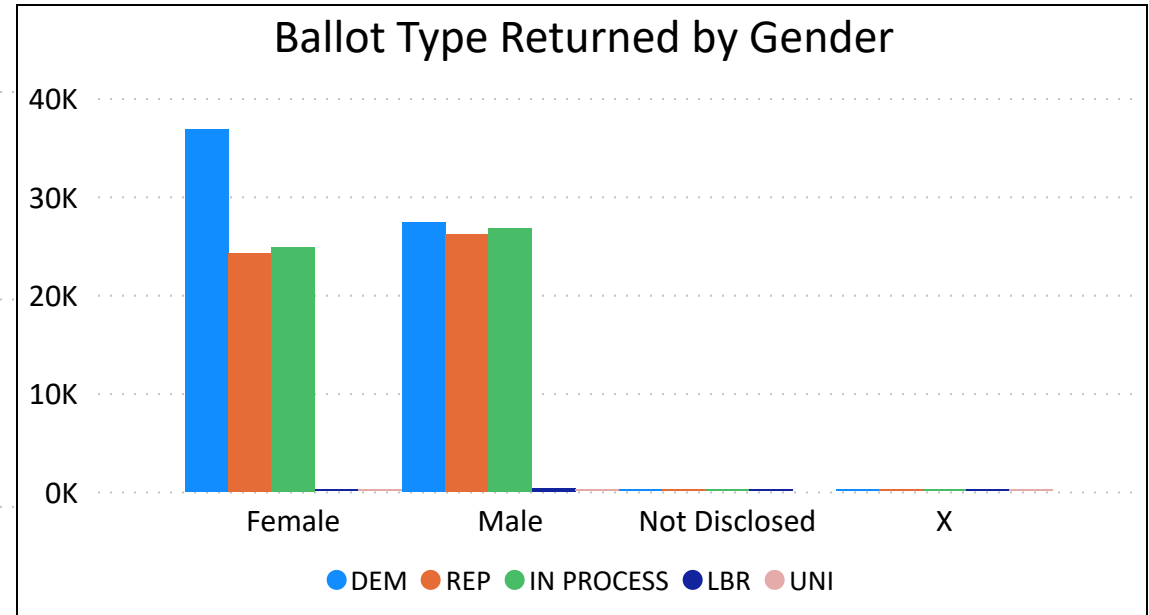

Total Ballots Returned

As of 11:59 PM 06/16/2026

2026 June Primary Election

June 17, 2026

Ballot Return Reporting

167,588

Ballot Type Returned by Age Range

Ballot Type Returned by Gender

Abbreviation	Party
DEM	Democrat
LBR	Libertarian
REP	Republican
UNI	Unity

Total Ballots Returned

As of 11:59 PM 06/16/2026

2026 June Primary Election

June 17, 2026

Ballot Return Reporting

167,588

Ballots Returned by Age Range