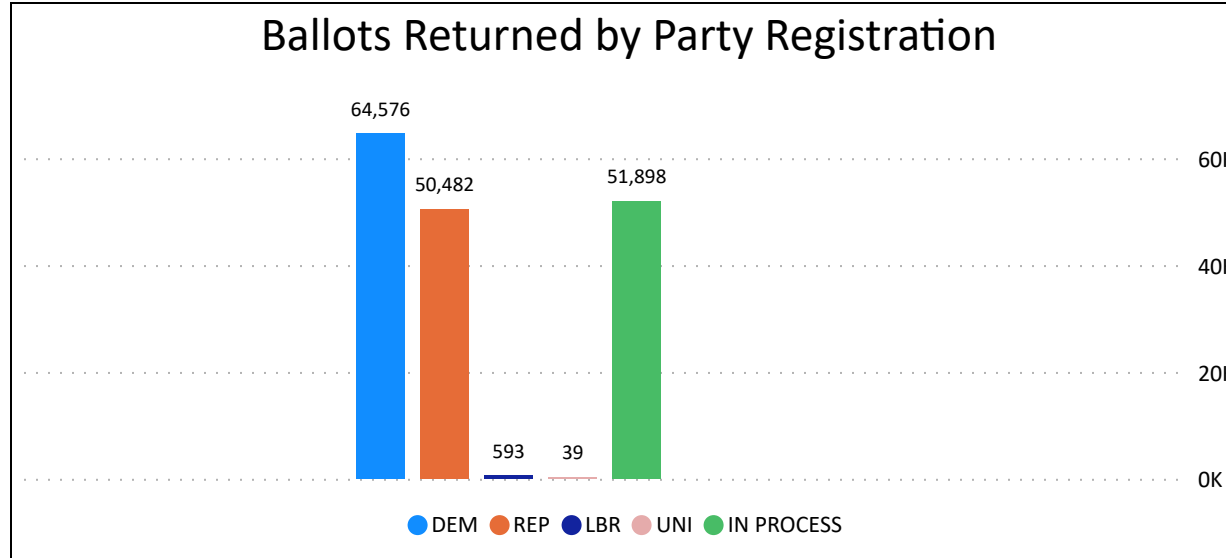

Total Ballots Returned

As of 11:59 PM 06/16/2026

2026 June Primary Election

June 17, 2026

Ballot Return Reporting

167,588

167,479
2026 JUNE MAIL TOTAL

109
2026 JUNE IN PERSON TOTAL

Trend Line, Ballots Returned by Day by Major Party Registration, 2022, 2024, and 2026 Primary Elections

Total Ballots Returned

As of 11:59 PM 06/16/2026

167,588

Ballots Returned by Party Registration

Percent of Total Active Voters by Party Registration

Total Ballots Returned

As of 11:59 PM 06/16/2026

2026 June Primary Election

June 17, 2026

Ballot Return Reporting

167,588

Ballot Type Returned by Age Range

Ballot Type Returned by Gender